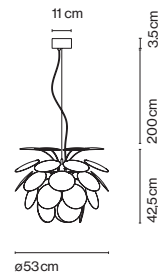

Discocó 53

ø132 cm

Exuberant even when turned off, the richness of the light issuing from the Discocó lamp provides direct downward illumination along with a dramatic play of lights and soft shadows.

Discocó 132

- 6x E27 LED Globe (ø120) 14W

Discocó 88

- 3x E27 LED Globe (ø120) 14W
- 3x E27 HSGSA/C/UB 77W

Discocó 68

- 3x E27 LED Globe (ø120) 14W
- 3x E27 HSGSA/C/UB 57W

Discocó 53

- E27 LED Globe (ø120) 14W
- E27 HSGSA/C/UB 116W

Discocó 35

- E14 HSGSP/C/UV 46W
- E14 LED 5W

35 opaque discs made in moulded ABS. Chromed sphere.

- White (Ral 9003)
- Matte Grey (Ral 7037)
- Matte Beige (Ral 1001)
- Black-gold (Ral 9004-Gold)

White electrical cord

- [Download](#) Assembly Instructions
- [Download](#) Photometric Data
- [Download](#) 2D
- [Download](#) 3D
- [Download](#) Energy label

Range