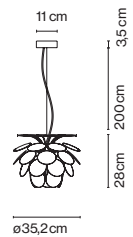

ø132 cm

Exuberant even when turned off, the richness of the light issuing from the Discocó lamp provides direct downward illumination along with a dramatic play of lights and soft shadows.

Discocó 132

- 6x E27 LED Globe (ø120) 14W

Range