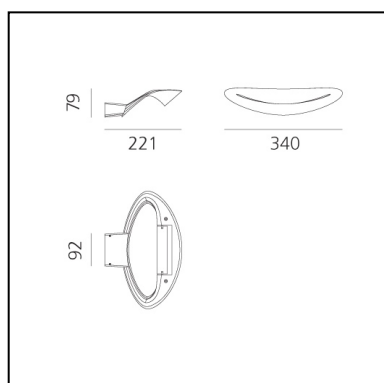

Mesmeri - White

Eric Solè

IP20     Dimmerable: +  -

LUMINAIRE

- Watt: **230W**
- Voltage: **220V-240V**
- Delivered lumens output: **3859lm**
- Efficiency: **76%**
- Efficacy: **16.78lm/W**
- CRI: **100**

PRODUCT CODE: 0916010A

FEATURES

- Article Code: **0916010A**
- Colour: **White**
- Installation: **Wall**
- Material: **Aluminium**
- Series: **Design Collection**
- Environment: **Indoor**
- Area contract: **Hospitality, Residential**
- Emission: **Indirect**
- design by: **Eric Solè**

DIMENSIONS

- Length: **cm 34**
- Width: **cm 22.1**
- Height: **cm 7.9**
- Base Width: **cm 8.2**

NOT INCLUDED SOURCES

- Category: **HALO**
- Number: **1**
- Lbs: **Qt-de12**
- Watt: **230W**
- Socket: **R7s**
- Color Rendering: **1a**
- Color temperature (K): **3000K**
- Duration (h): **2000h**

ALTERNATIVE SOURCES

- Category: **LED RETROFIT**
- Number: **1**
- Watt: **11w**
- Delivered lumens output: **1110lm**
- Socket: **R7s**